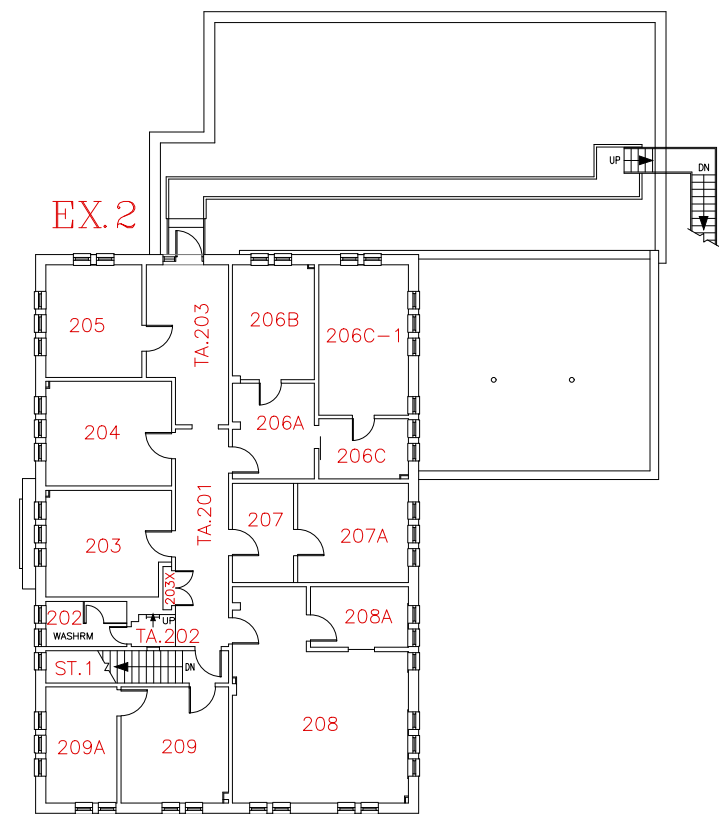

OASIS BOTTLE FILLER
& DRINKING FOUNTAIN

GROUND FLOOR

WESTERN SCIENCE CENTRE

FIRST FLOOR

SECOND FLOOR

LEGEND

SYMBOL	DESCRIPTIONS
	ELEVATOR
	WATER REFILL STATION
	SINK W/ FAUCET