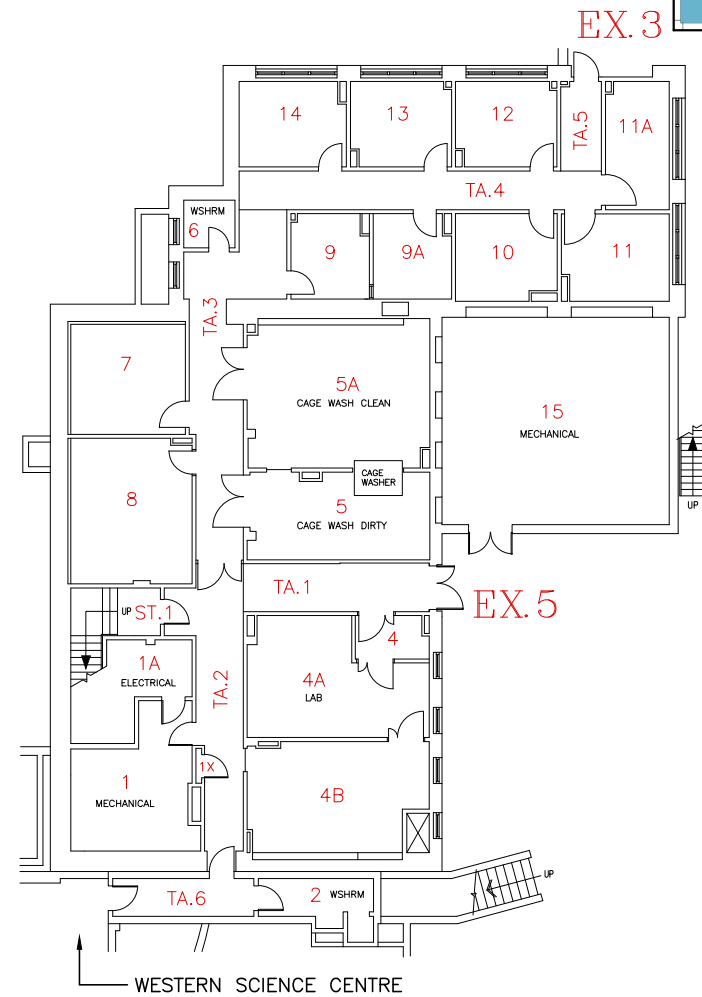

OASIS BOTTLE FILLER
& DRINKING FOUNTAIN

GROUND FLOOR

WESTERN SCIENCE CENTRE

FIRST FLOOR

SECOND FLOOR

LEGEND

SYMBOL	DESCRIPTIONS
	ELEVATOR
	WATER REFILL STATION
	SINK W/ FAUCET